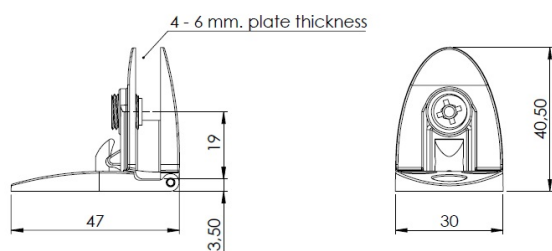

## Description:

Glass Door Hinge "Badge II" Top+Bottom, Alu, Inset Doors, F/ Glass Thickness 4-6mm. 1 Zamak Screw W/PVC Tip, Catch Made, Of ABS Plastic

## Item number:

15.06.201-5

Units	Box	Carton	HS Code	Barcode
Pair	10	100	8302100090	 5704866492546

Screw recommendation:  
Euro-screw Ø6,3mm.  
CSK-screw Ø4,5mm.