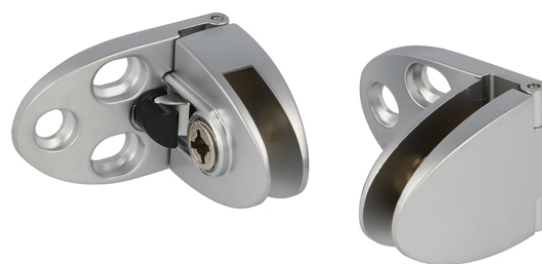

## Description:

Glass Door Hinge "Badge II" Top+Bottom, Alu, Inset Doors, F/ Glass Thickness 4-6mm. 1 Zamak Screw W/PVC Tip, Catch Made, Of ABS Plastic

## Item number:

15.06.201-5

Units	Box	Carton	HS Code	Barcode
Pair	10	100	8302100090	 5704866492546

Screw recommendation:  
Euro-screw Ø6,3mm.  
CSK-screw Ø4,5mm.