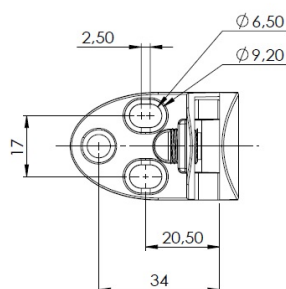

## Description:

Glass Door Hinge "Badge II" Top+Bottom, Alu, Inset Doors, F/ Glass Thickness 4-6mm. 1 Zamak Screw W/PVC Tip, Catch Made, Of ABS Plastic

## Item number:

15.06.201-5

Units	Box	Carton	HS Code	Barcode
Pair	10	100	8302100090	 5704866492546

Screw recommendation:  
Euro-screw Ø6,3mm.  
CSK-screw Ø4,5mm.